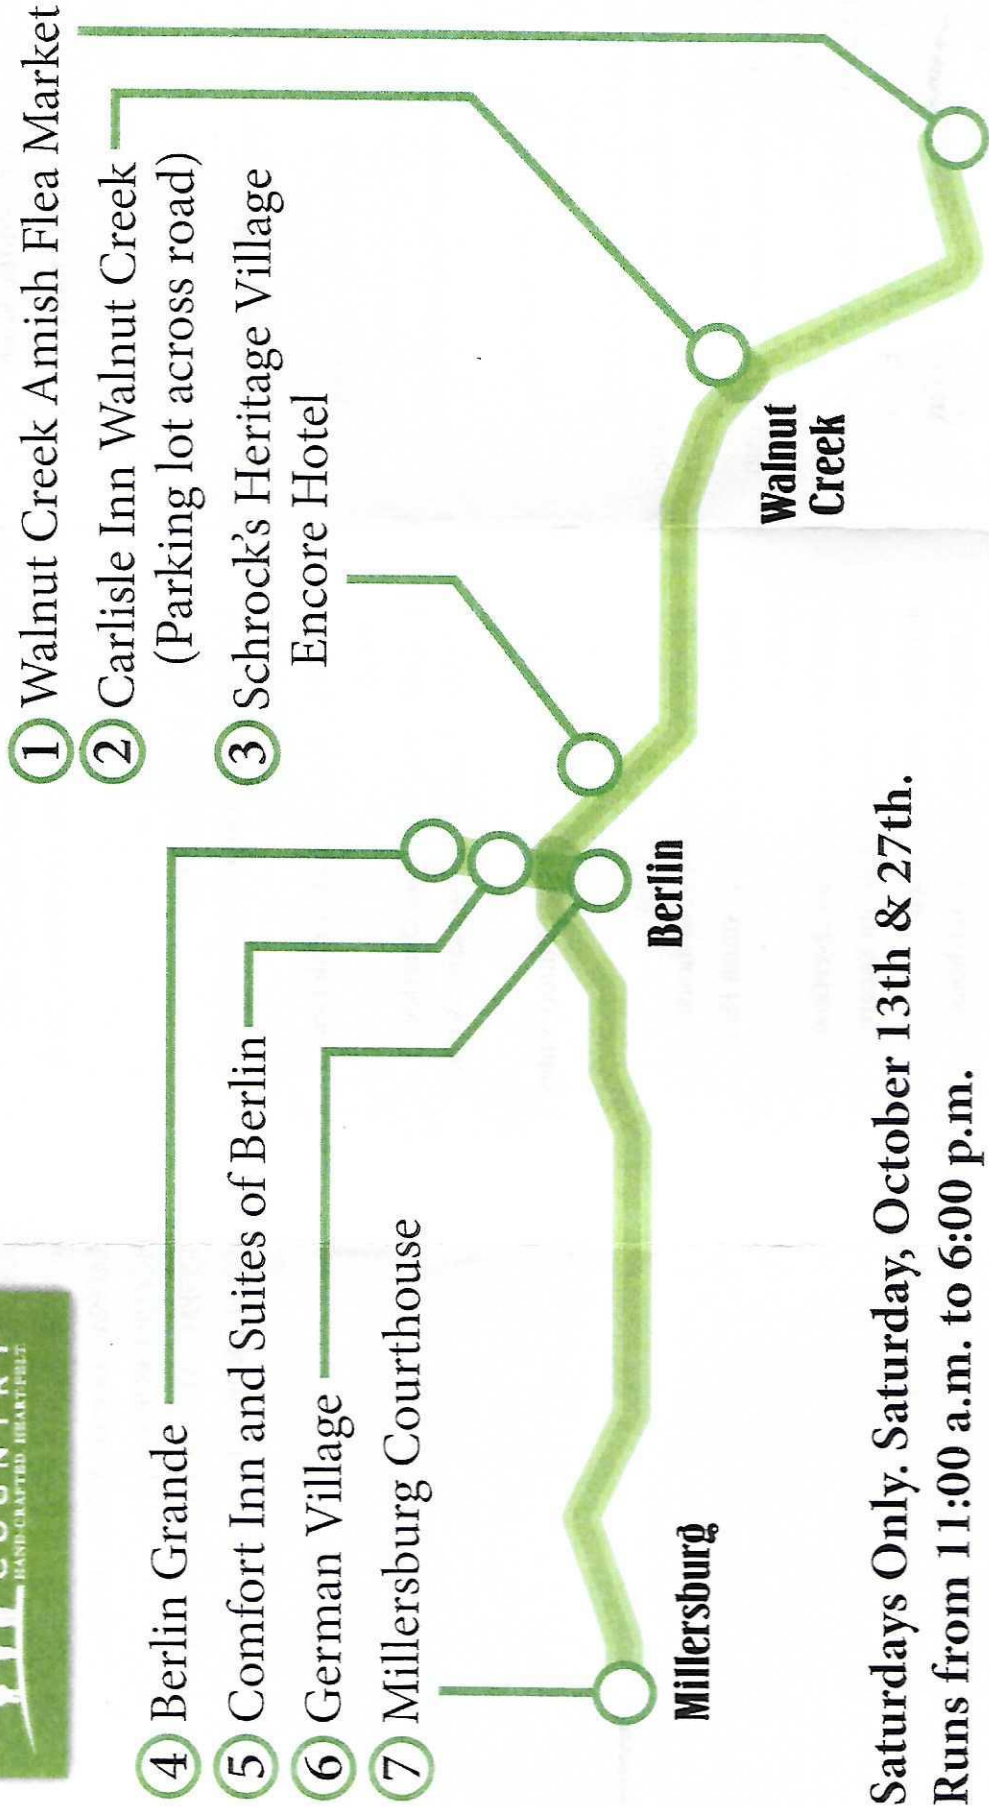

Saturdays Only. Saturday, October 13th & 27th.
Runs from 11:00 a.m. to 6:00 p.m.